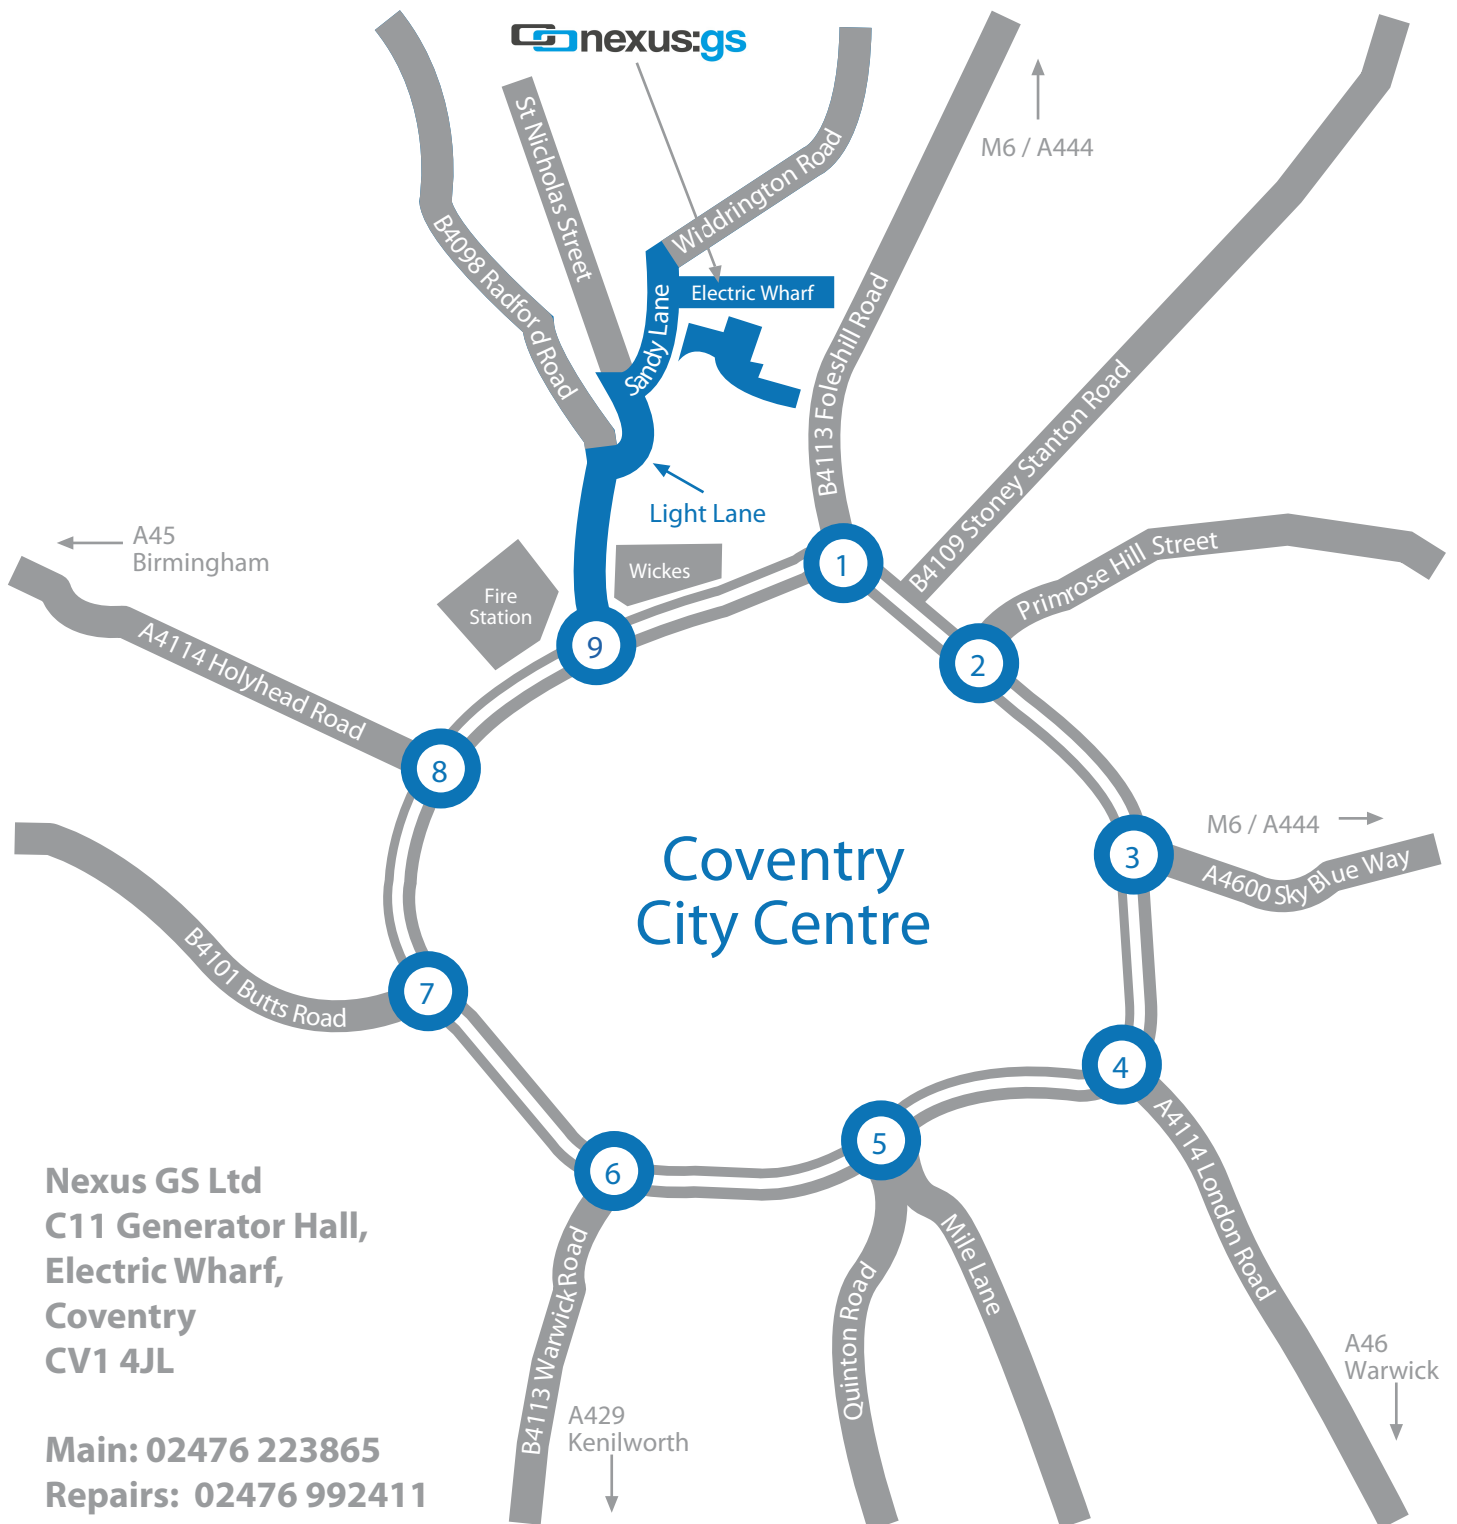

# nexus:gs how to find us...

Come off the Coventry Ring Road at Junction 9 and take the B4098 Radford Road (signposted for Radford and Keresley). Stay in the right lane (of the dual carriageway) and after about 100 yards take the right filter lane (with traffic lights) signposted Canal Basin and Crafts. Turn right on to Light Lane and follow the road round (it turns left, right then left) until you come down the hill. Turn right on to Electric Wharf (after the blue fencing). Park in the marked spaces past the black security gates. Walk through the pedestrian gates, C11 Generator Hall is on your right hand side approximately half way along.